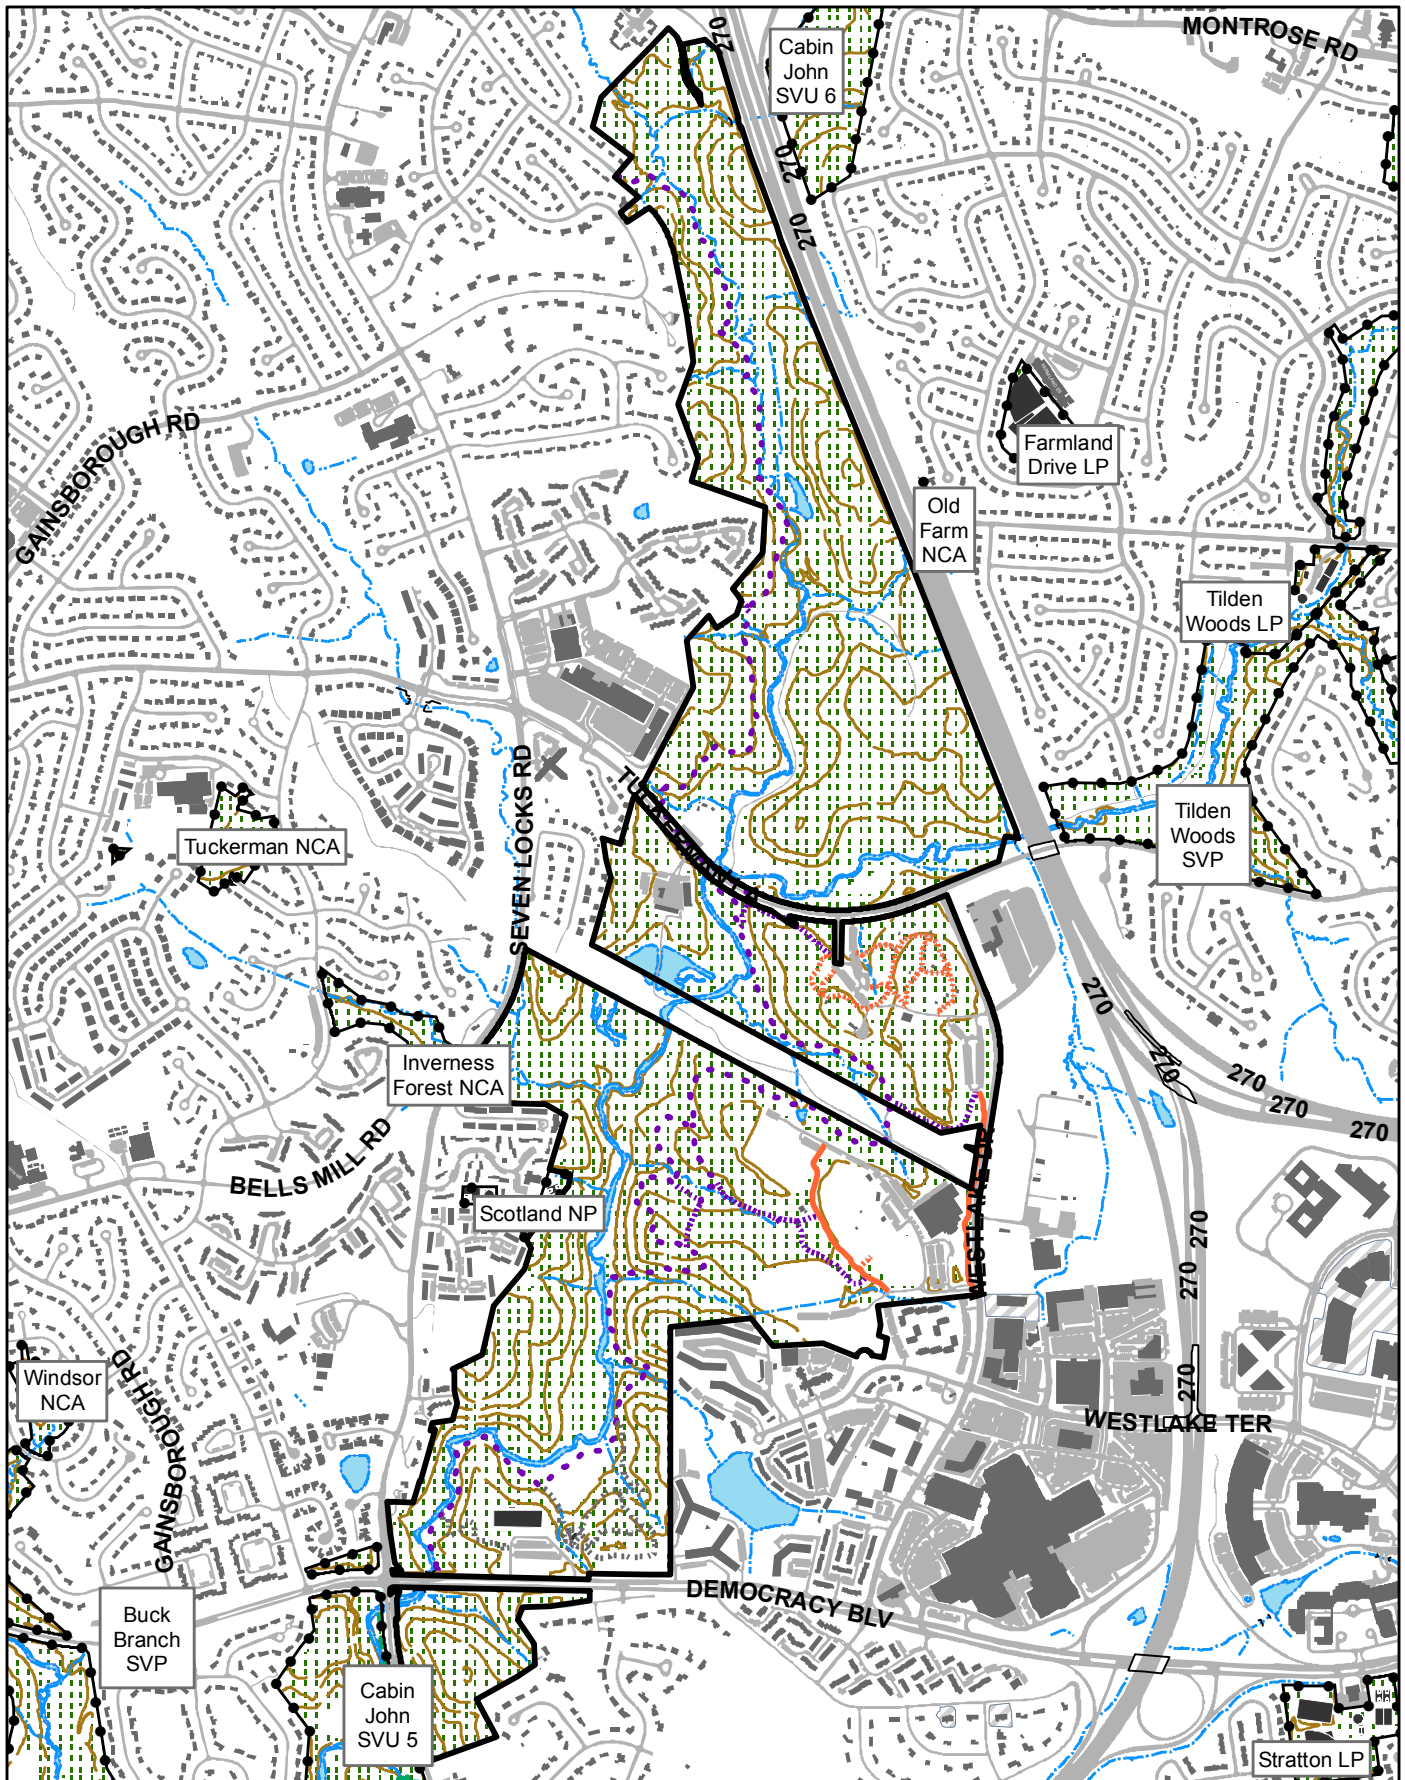

# Cabin John Regional Park

7400 Tuckerman Lane, Rockville, MD 20852

	Acreage	513.85	Region	S	
	Facility Code	G01	Area	CJ	

Date 11-16-2011

1" = 1400'