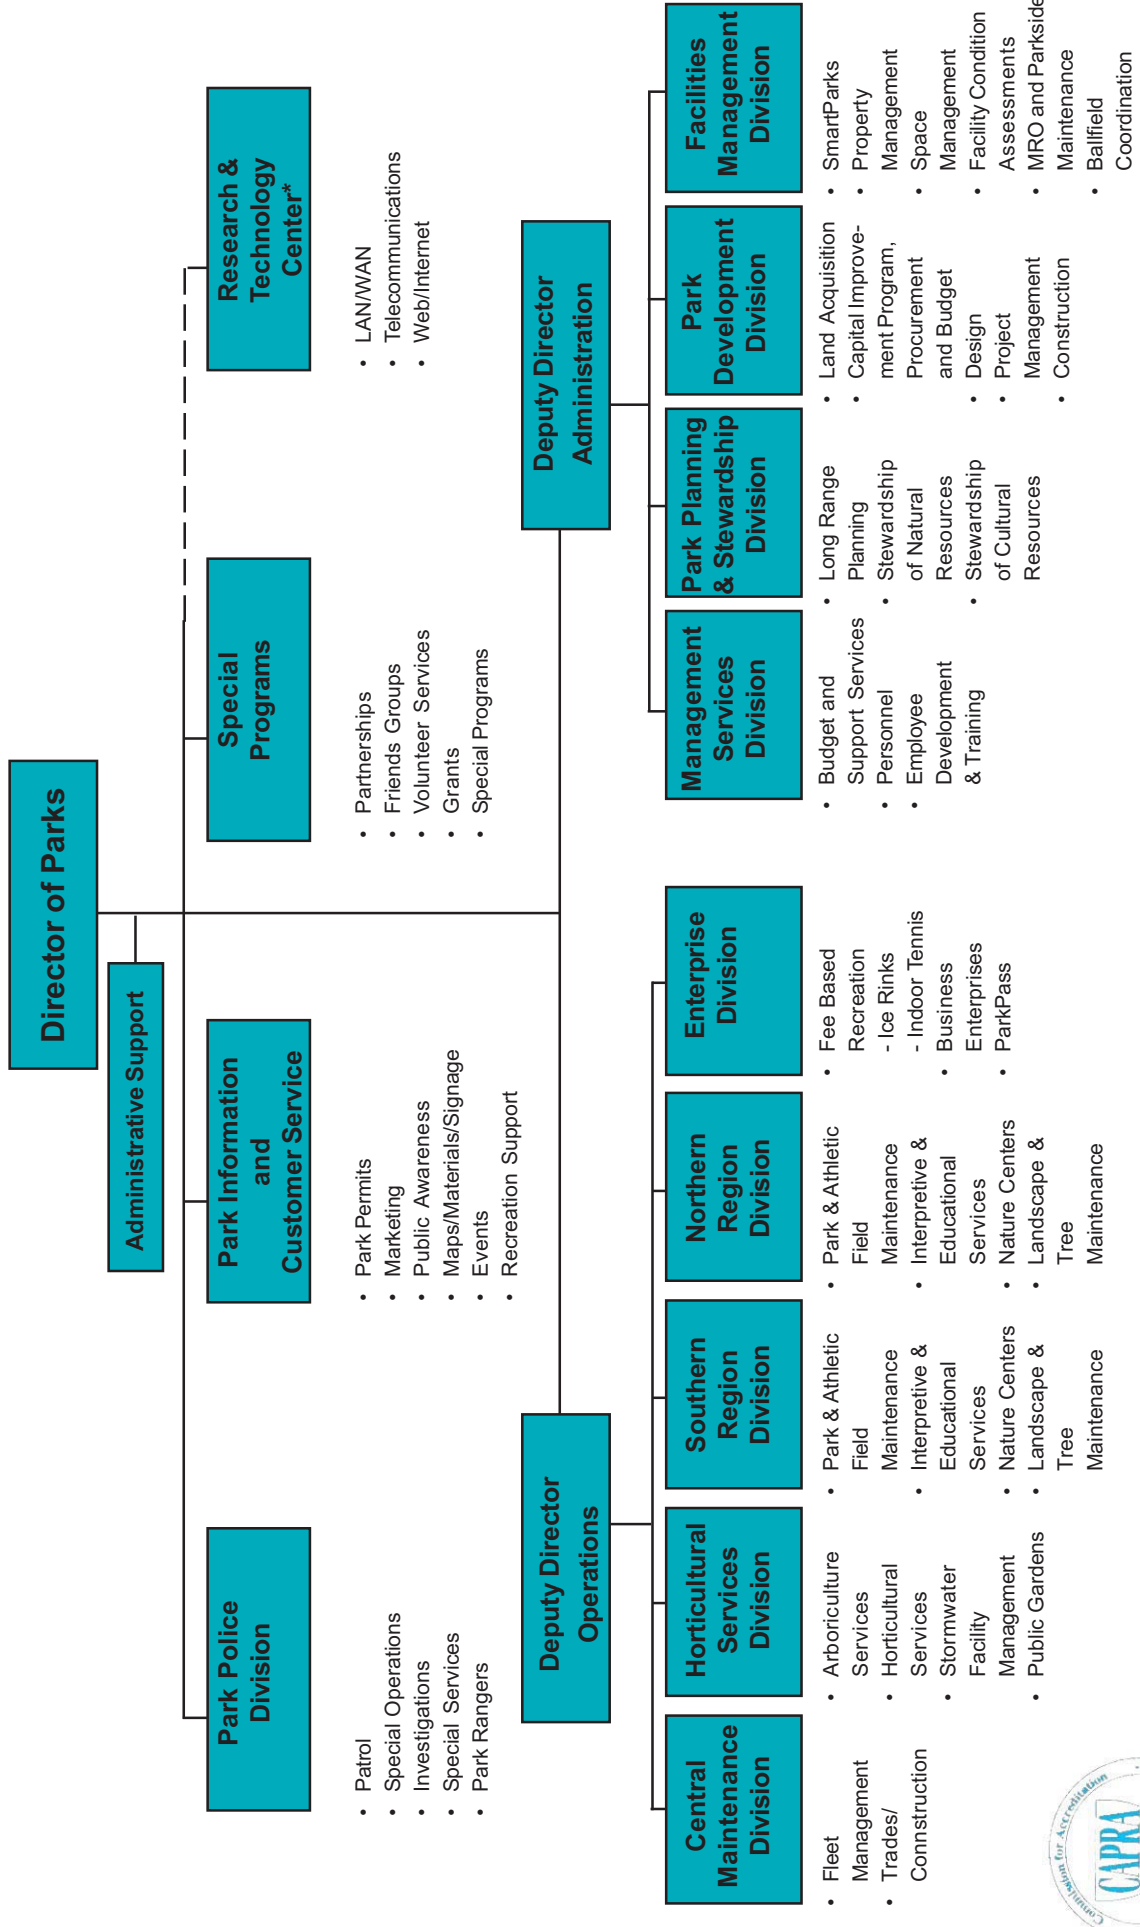

MONTGOMERY COUNTY DEPARTMENT OF PARKS

*Park-funded portoin only. RTC is shared with Montgomery County Planning Department