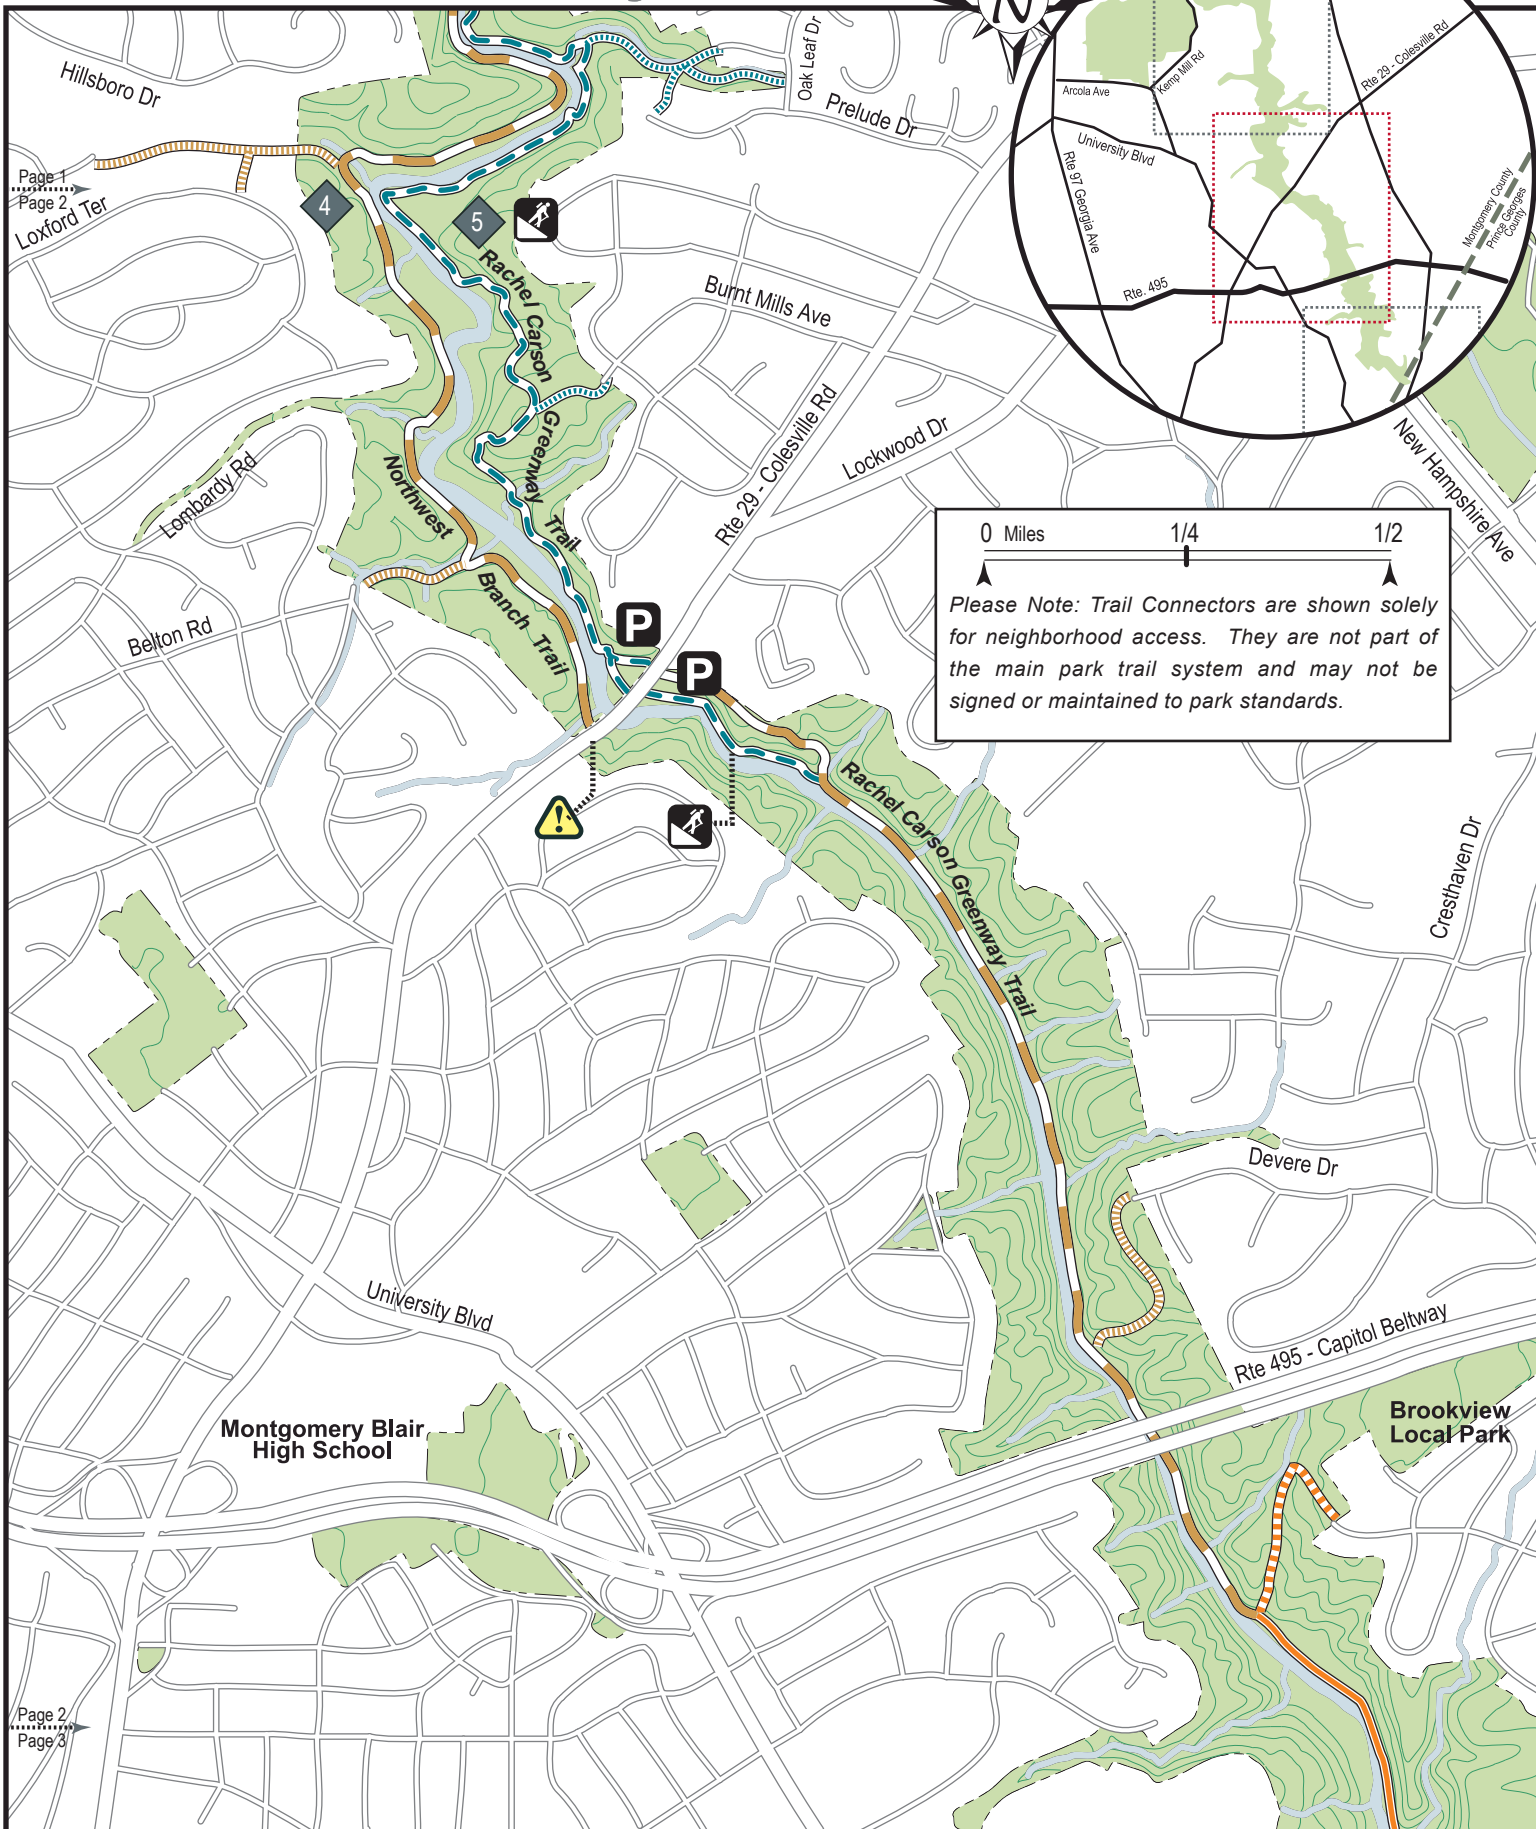

# Northwest Branch & Rachel Carson Greenway Trail

Length: 10.2 mi. natural surface & 2.7 mi. hard surface trails

Updated: feb11

0 Miles      1/4      1/2

**Please Note:** Trail Connectors are shown solely for neighborhood access. They are not part of the main park trail system and may not be signed or maintained to park standards.

## Trail Features

- 1 Bridge
- 2 Stream Crossing
- 3 Rock Outcrop

- Hard Surface Trail
- Trail Connector
- Hiker/Equestrian Only Trail Connector
- Hiker Only Trail Connector
- Parklands & Topography
- Streams & Rivers

# Northwest Branch & Rachel Carson Greenway Trail

Page 1  
Page 2

Page 2  
Page 3

0 Miles      1/4      1/2

Please Note: Trail Connectors are shown solely for neighborhood access. They are not part of the main park trail system and may not be signed or maintained to park standards.

**6** At the county border the hard surface trail continues along the Northwest Branch Stream Valley into Prince George's County Anacostia Tributary Trail system. For more information see the PG County website at: <http://www.pgparcs.com/places/parks/anacostia.html>