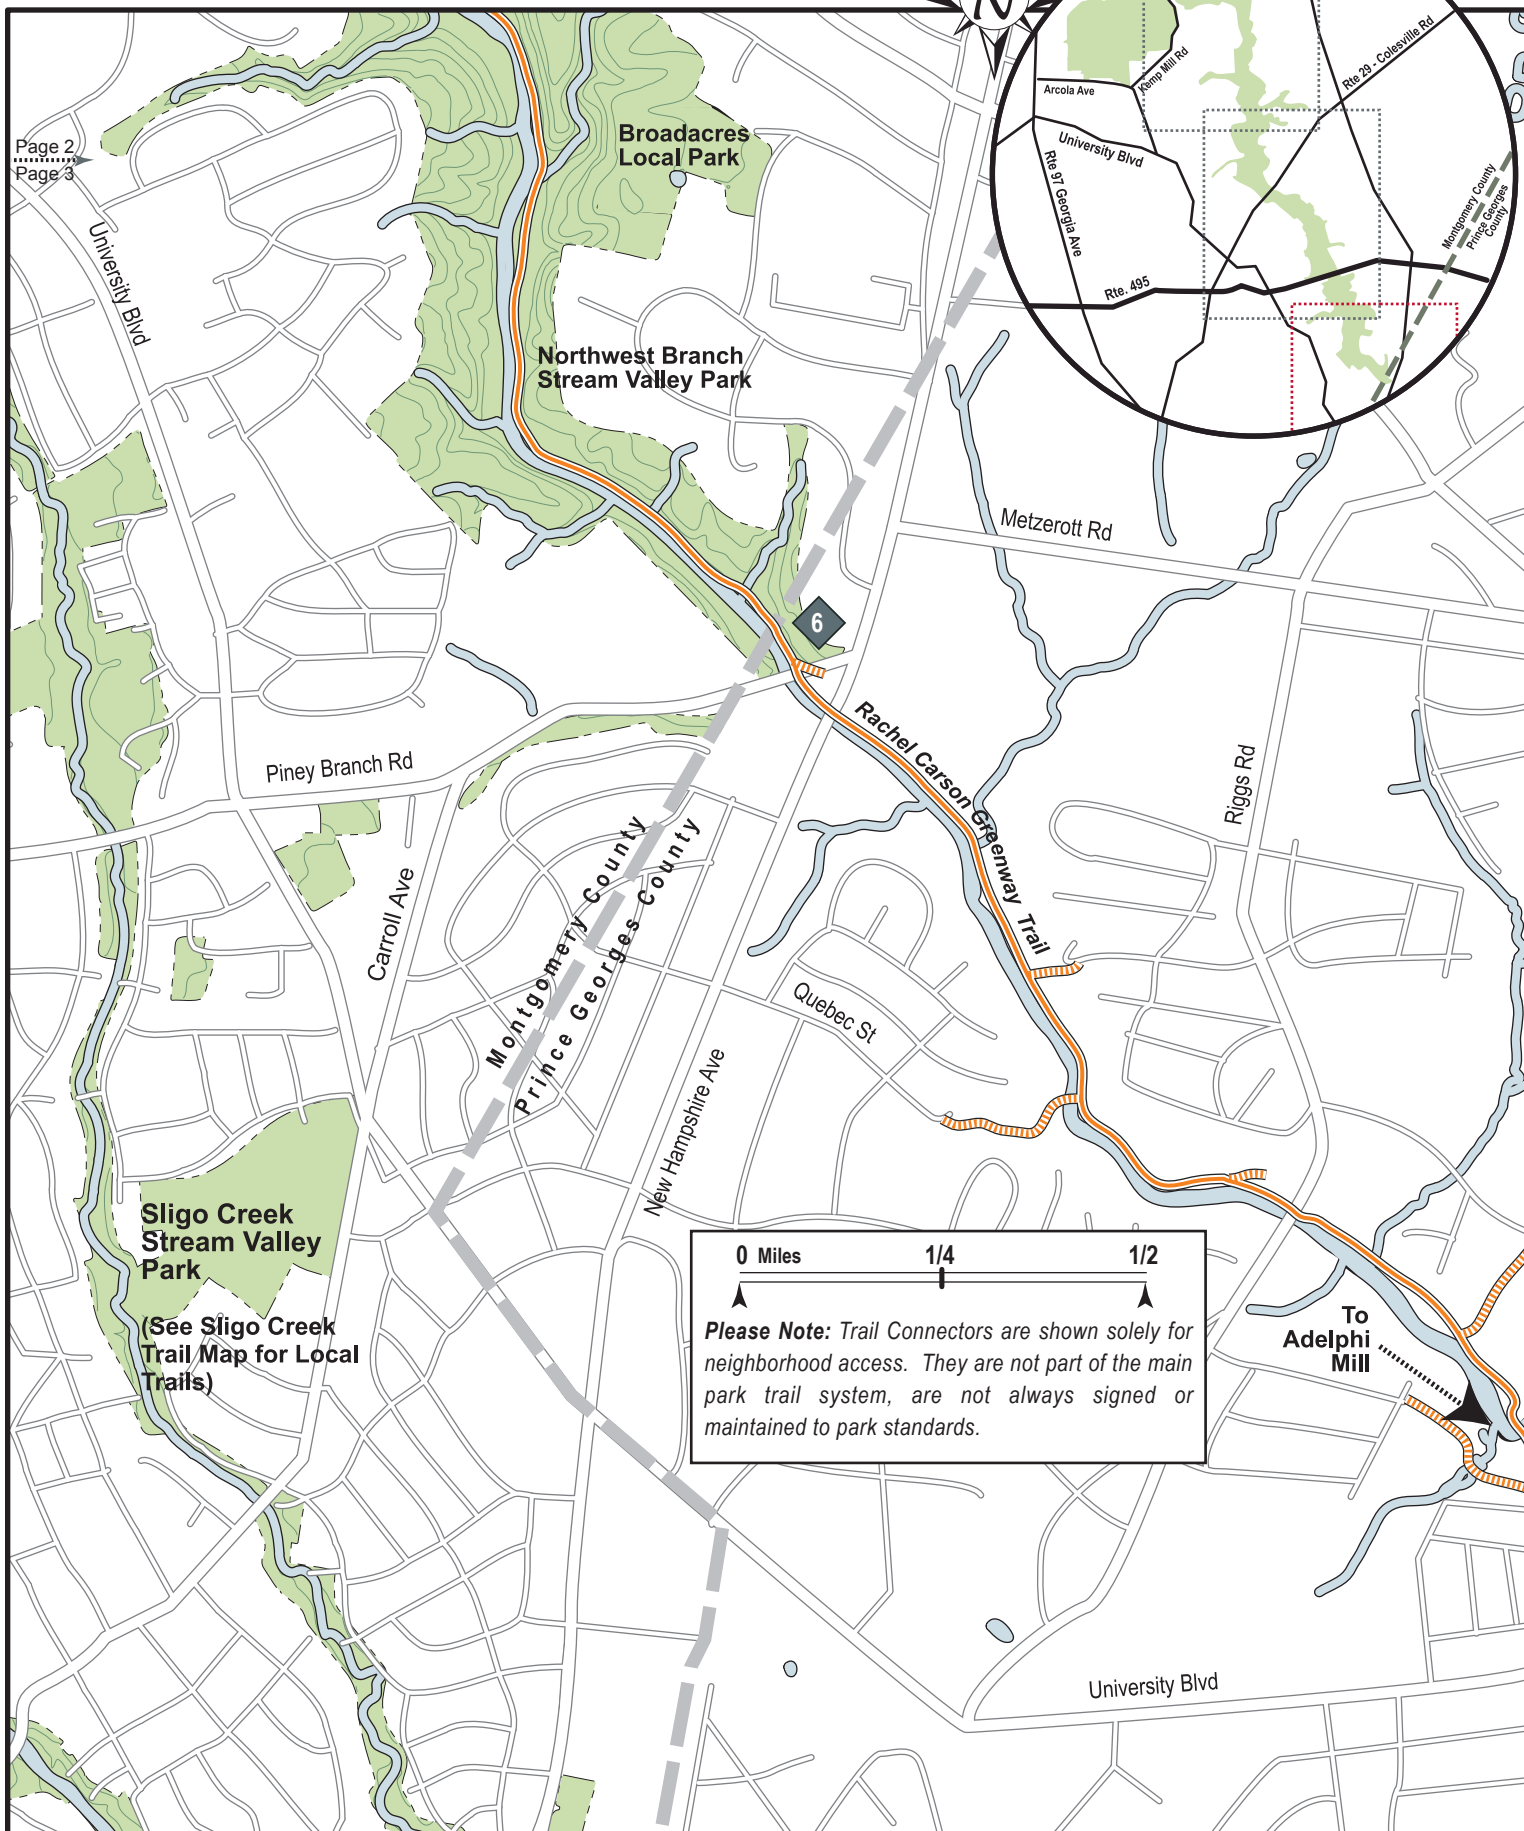

Northwest Branch & Rachel Carson Greenway Trail

Page 2
Page 3

(See Sligo Creek Trail Map for Local Trails)

0 Miles   1/4   1/2

Please Note: Trail Connectors are shown solely for neighborhood access. They are not part of the main park trail system, are not always signed or maintained to park standards.

6 At the county border the hard surface trail continues along the Northwest Branch Stream Valley into Prince George's County Anacostia Tributary Trail system. For more information see the PG County website at: <http://www.pgparcs.com/places/parks/anacostia.html>

M-NCPPC

Park Police: 301.949.3010
(Emergency Only)

Park Manager: 301.625.7207