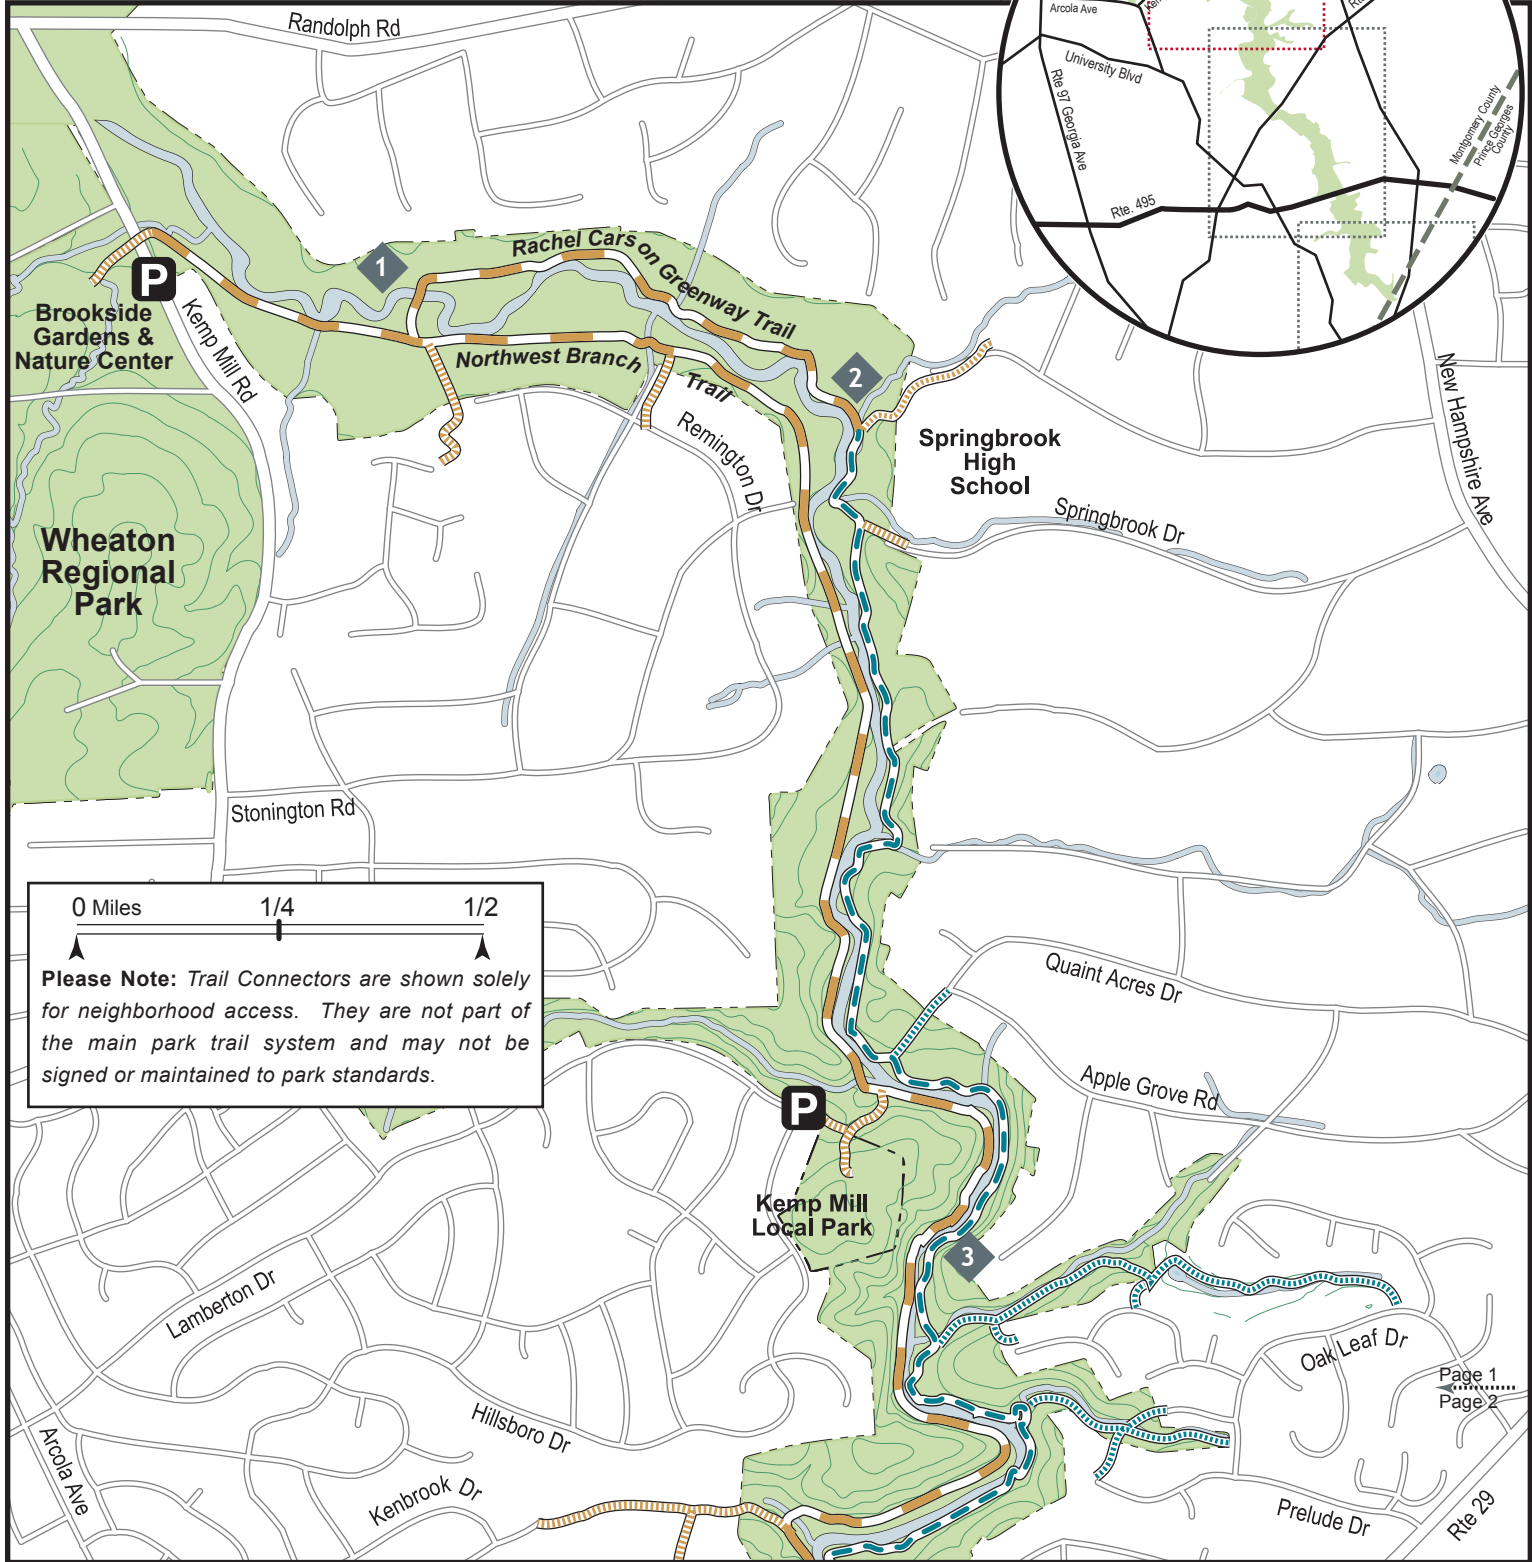

# Northwest Branch & Rachel Carson Greenway Trail

Length: 10.2 mi. natural surface & 2.7 mi. hard surface trails

Updated: feb11

0 Miles      1/4      1/2

**Please Note:** Trail Connectors are shown solely for neighborhood access. They are not part of the main park trail system and may not be signed or maintained to park standards.

## Trail Features

- 1 Bridge
- 2 Stream Crossing
- 3 Rock Outcrop

- Hard Surface Trail
- Trail Connector
- Hiker/Equestrian Only Trail Connector
- Hiker Only Trail Connector
- Parklands & Topography
- Streams & Rivers

# Northwest Branch & Rachel Carson Greenway Trail

Page 1  
Page 2

Page 2  
Page 3

0 Miles      1/4      1/2

Please Note: Trail Connectors are shown solely for neighborhood access. They are not part of the main park trail system and may not be signed or maintained to park standards.

**6** At the county border the hard surface trail continues along the Northwest Branch Stream Valley into Prince George's County Anacostia Tributary Trail system. For more information see the PG County website at: <http://www.pgparcs.com/places/parks/anacostia.html>