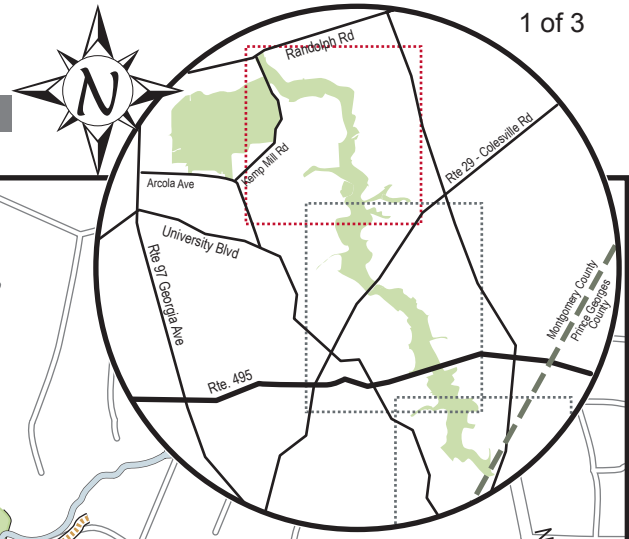

# Northwest Branch & Rachel Carson Greenway Trail

Length: 10.2 mi. natural surface & 2.7 mi. hard surface trails

Updated: feb11

0 Miles      1/4      1/2

**Please Note:** Trail Connectors are shown solely for neighborhood access. They are not part of the main park trail system and may not be signed or maintained to park standards.

## Trail Features

- 1 Bridge
- 2 Stream Crossing
- 3 Rock Outcrop

- Hard Surface Trail
- Trail Connector
- Hiker/Equestrian Only Trail Connector
- Hiker Only Trail Connector
- Parklands & Topography
- Streams & Rivers

# Northwest Branch & Rachel Carson Greenway Trail

Page 1  
Page 2

Page 2  
Page 3

0 Miles      1/4      1/2

Please Note: Trail Connectors are shown solely for neighborhood access. They are not part of the main park trail system and may not be signed or maintained to park standards.

**6** At the county border the hard surface trail continues along the Northwest Branch Stream Valley into Prince George's County Anacostia Tributary Trail system. For more information see the PG County website at: <http://www.pgparcs.com/places/parks/anacostia.html>